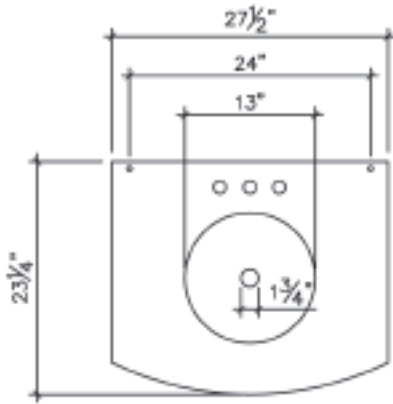

Model #: LAS301

Description

3/4" (18mm) thick
Large basin on small pedestal
with wrought iron towel bar support

Trim finish

Gold – Chrome – Brushed nickel – Satin gold
Copper un-plated to paint

All our Renaissance colours available:

Amber – Azurlite – Blue – Clear – Crystal
Evergreen – Onyx

Standards:

can CGSB 12.1 – M96
ansi 297.1 – 1984
cps 16 – CE1201C11

Lifetime warranty

On discoloration and thermal shock

LAS301

June 2023

Clear	Crystal – Amber – Blue – Onyx - Artistic Red	Azurlite – Evergreen
$4 595.00	$5 395.00	$6 595.00

Shipping conditions :

F.O.B. St-Lambert, Quebec, Canada
Please allow us 2 business days to prepare your order
Fedex ground for North America

www.renaissanceglassworks.com

Tel: 1-888-414-4022 or 1-450-923-3727

Fax 1-450-923-7450

Email: info@renaissanceglassworks.com