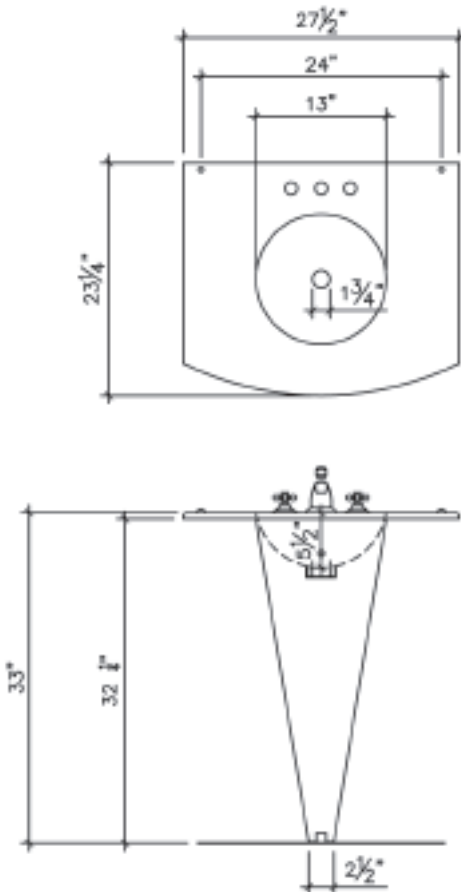

Amber

Evergreen

Onyx

Crystal

Model #: LAS302

Description

3/4" (18mm) thick
Large basin on large pedestal

Trim finish