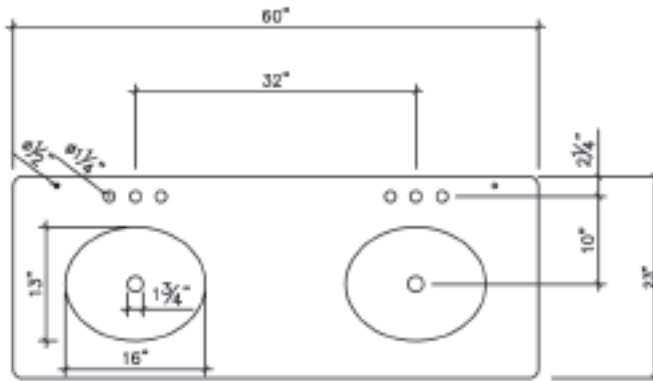

Model #: LAS520

Description

3/4" (18mm) thick
Countertop with integrated double basin

Trim finish

Gold – Chrome – Brushed nickel – Satin gold
Copper un-plated to paint

All our Renaissance colours available:

Amber – Azurlite – Blue – Clear – Crystal
Evergreen – Onyx

Standards:

can CGSB 12.1 – M96
ansi 297.1 – 1984
cps 16 – CE1201C11

Lifetime warranty

On discoloration and thermal shock

LAS520

June 2023

Clear	Crystal – Amber – Blue – Onyx - Artistic Red	Azurlite – Evergreen
$5 295.00	$6 495.00	$8 295.00

Shipping conditions :

F.O.B. St-Lambert, Quebec, Canada
Please allow us 2 business days to prepare your order
Fedex ground for North America

www.renaissanceglassworks.com

Tel: 1-888-414-4022 or 1-450-923-3727

Fax 1-450-923-7450

Email: info@renaissanceglassworks.com