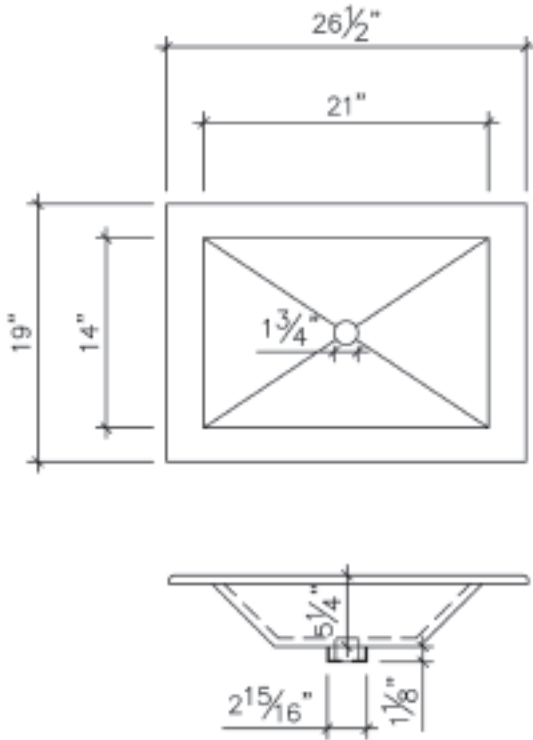

Amber

Evergreen

Onyx

Crystal

Model #: LAS07

Description

3/4" (18mm) thick
Rectangular vessel

Trim finish