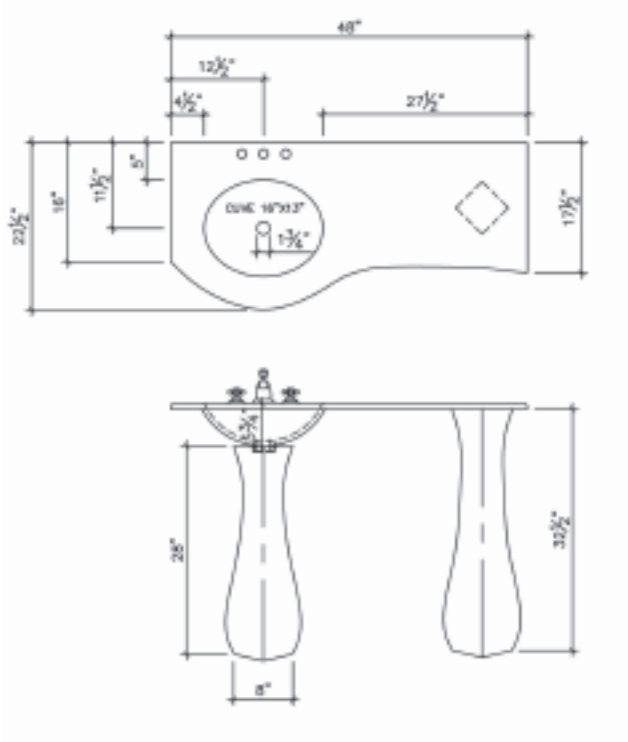

Crystal

Model #: LAS548 left –LAS548 right

Description

3/4" (18mm) thick
48" Shaped integral countertop basin
on shaped pedestal

Trim finish

Gold – Chrome – Brushed nickel – Satin gold
Copper un-plated to paint