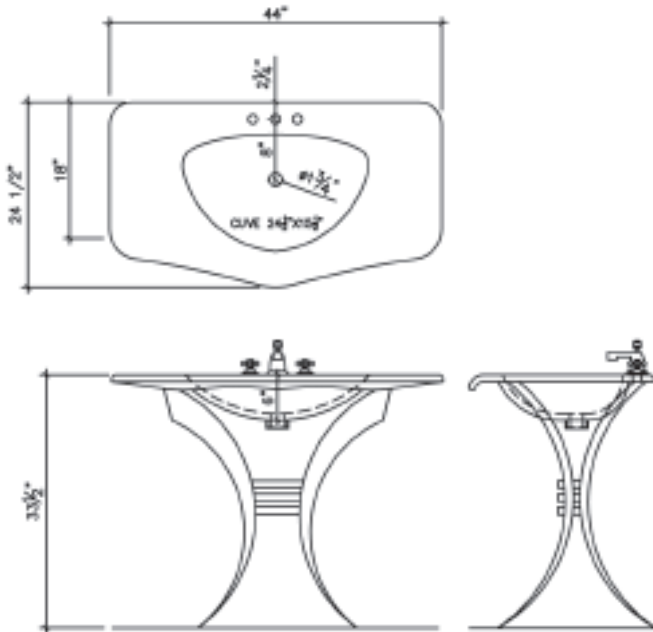

Model #: LAS600

Description

1" (24mm) thick
Large basin with wrought iron vanity

Trim finish

Gold – Chrome – Brushed nickel – Satin gold
Copper un-plated to paint

All our Renaissance colours available:

Amber – Azurlite – Blue – Clear – Crystal
Evergreen – Onyx

Standards:

can CGSB 12.1 - M96
ansi 297.1 – 1984
cps 16 – CE1201C11

Lifetime warranty

On discoloration and thermal shock

LAS600 Large basin with wrought iron vanity

June 2023

Clear	Crystal – Amber – Blue – Onyx - Artistic Red	Azurlite – Evergreen
$7 995.00	$8 995.00	$10 995.00

Shipping conditions :

F.O.B. St-Lambert, Quebec, Canada
Please allow us 2 business days to prepare your order
Fedex ground for North America

www.renaissanceglassworks.com

Tel: 1-888-414-4022 or 1-450-923-3727

Fax 1-450-923-7450

Email: info@renaissanceglassworks.com