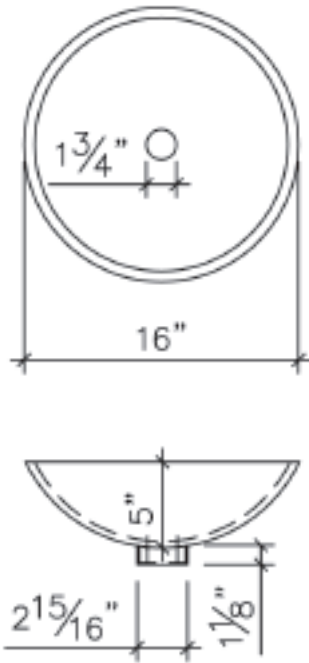

Model #: LAS04

Description

3/4" (12mm) thick
Round vessel – texture match the water fall shower enclosure design

Trim finish

Gold – Chrome – Brushed nickel – Satin gold
Copper un-plated to paint

All our Renaissance colours available:

Amber – Azurlite – Blue – Clear – Crystal
Evergreen – Onyx

Standards:

can CGSB 12.1 – M96
ansi 297.1 – 1984
cps 16 – CE1201C11

Lifetime warranty

On discoloration and thermal shock

LAS04

June 2023

Clear	Crystal – Amber – Blue – Onyx - Artistic Red	Azurlite – Evergreen
$1 795.00	$2 095.00	$2 795.00

Shipping conditions :

F.O.B. St-Lambert, Quebec, Canada
Please allow us 2 business days to prepare your order
Fedex ground for North America

www.renaissanceglassworks.com

Tel: 1-888-414-4022 or 1-450-923-3727

Fax 1-450-923-7450

Email: info@renaissanceglassworks.com