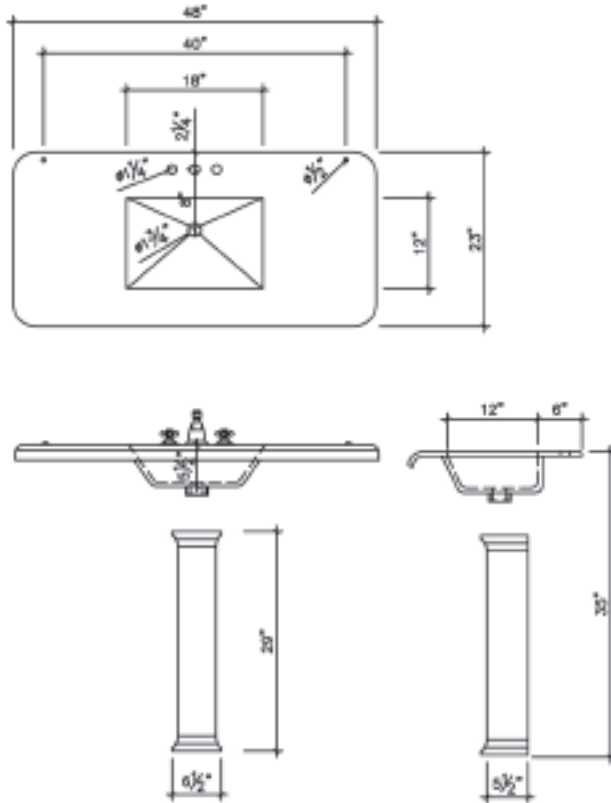

Amber

Evergreen

Onyx

Crystal

Model#: LAS340

Description

3/4" (18mm) thick
Euro large square basin on square pedestal

Trim finish