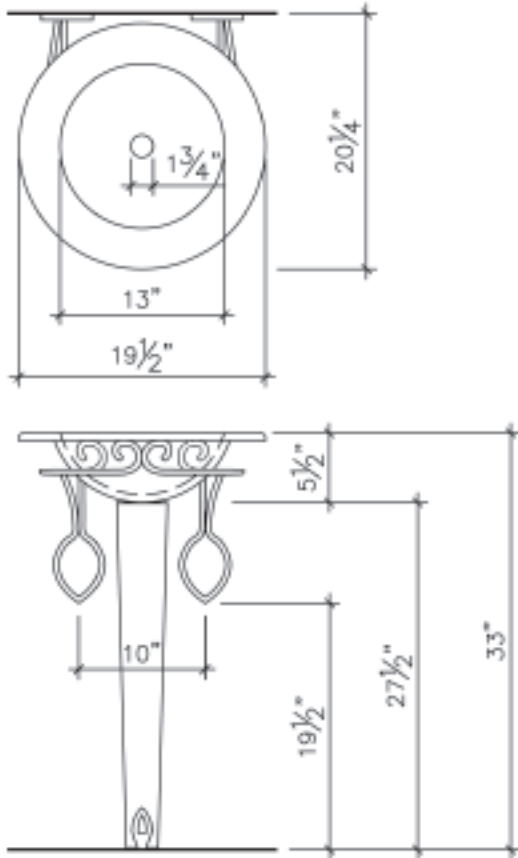

Amber

Evergreen

Onyx

Crystal

Model #: LAS101

Description

3/4" (18mm) thick
Round basin on small pedestal
with wrought iron support

Trim finish