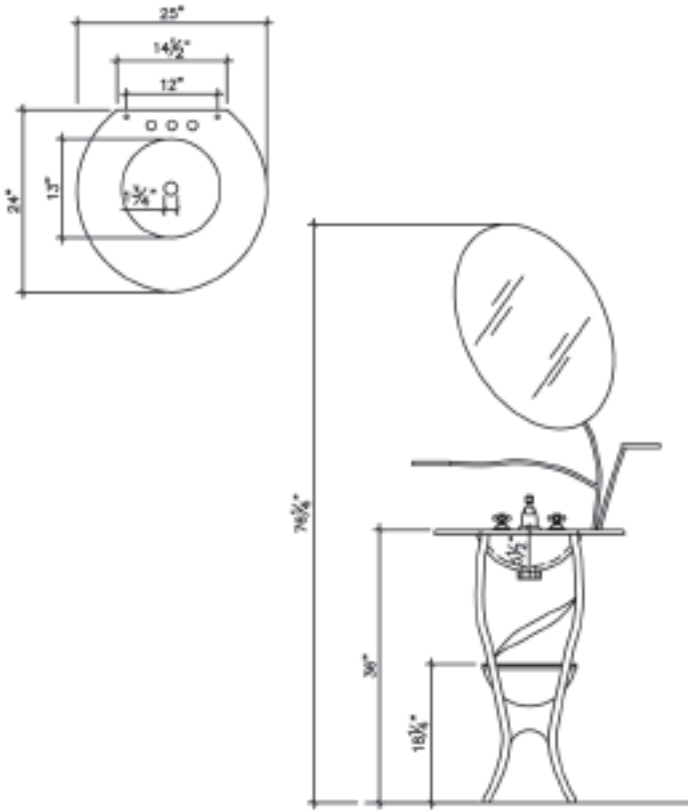

Model #: LAS400

Description

3/4" (18mm) thick
Charlotte wrought iron vanity with deco bowl and mirror, International design award winner

Trim finish

Gold – Chrome – Brushed nickel – Satin gold
Copper un-plated to paint

All our Renaissance colours available:

Amber – Azurlite – Blue – Clear – Crystal
Evergreen – Onyx

Standards:

can CGSB 12.1 – M96
ansi 297.1 – 1984
cps 16 – CE1201C11

Lifetime warranty

On discoloration and thermal shock

LAS400 complete

June 2023

Clear	Crystal – Amber – Blue – Onyx - Artistic Red	Azurlite – Evergreen
$7 495.00	$8 195.00	$8 995.00

LAS401 without mirror and glass holder

June 2023

Clear	Crystal – Amber – Blue – Onyx - Artistic Red	Azurlite – Evergreen
$6 495.00	$7 195.00	$7 995.00

Shipping conditions :

F.O.B. St-Lambert, Quebec, Canada
Please allow us 2 business days to prepare your order
Fedex ground for North America

www.renaissanceglassworks.com

Tel: 1-888-414-4022 or 1-450-923-3727

Fax 1-450-923-7450

Email: info@renaissanceglassworks.com