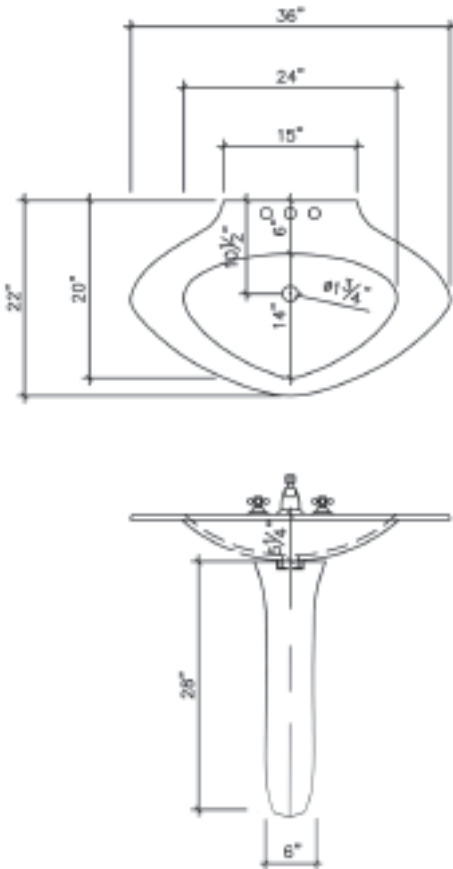

Evergreen

Onyx

Crystal

Model #: LAS610

Description

3/4" (18mm) thick
Large shaped basin on shaped pedestal

Trim finish

Gold – Chrome – Brushed nickel – Satin gold
Copper un-plated to paint