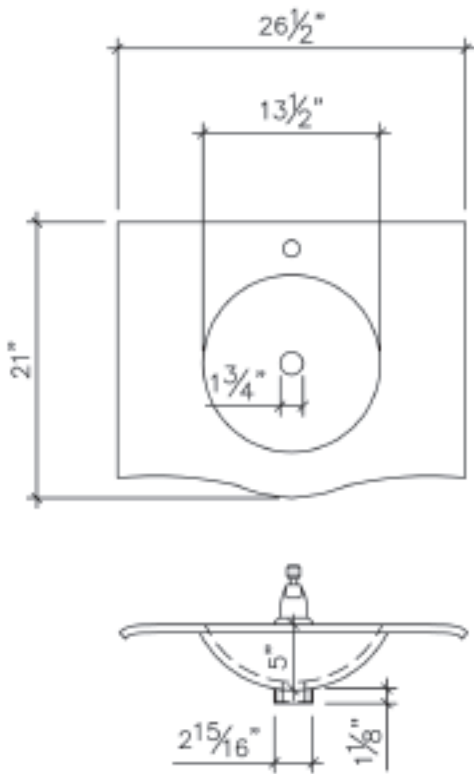

Model #: LAS320

Description

3/4"(18mm) thick
Curved edges, half moon countertop
with integrated round basin

Trim finish

Gold – Chrome – Brushed nickel – Satin gold
Copper un-plated to paint

All our Renaissance colours available:

Amber – Azurlite – Blue – Clear – Crystal
Evergreen – Onyx

Standards:

can CGSB 12.1 – M96
ansi 297.1 – 1984
cps 16 – CE1201C11

Lifetime warranty

On discoloration and thermal shock

LAS320

June 2023

Clear	Crystal – Amber – Blue – Onyx - Artistic Red	Azurlite – Evergreen
$3 695.00	$4 495.00	$5 695.00

Shipping conditions :

F.O.B. St-Lambert, Quebec, Canada
Please allow us 2 business days to prepare your order
Fedex ground for North America

www.renaissanceglassworks.com

Tel: 1-888-414-4022 or 1-450-923-3727

Fax 1-450-923-7450

Email: info@renaissanceglassworks.com