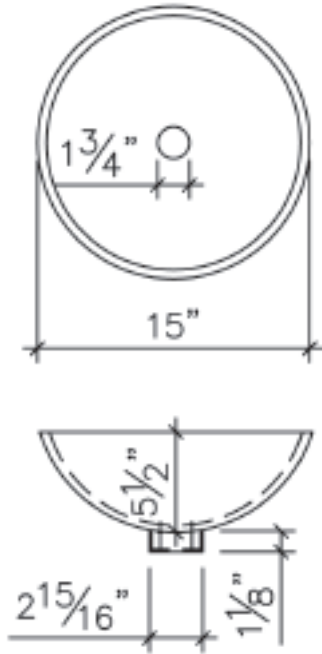

Blue

Amber

Evergreen

Onyx

Crystal

Model #: LAS03

Description

3/4" (18mm) thick
Round vessel