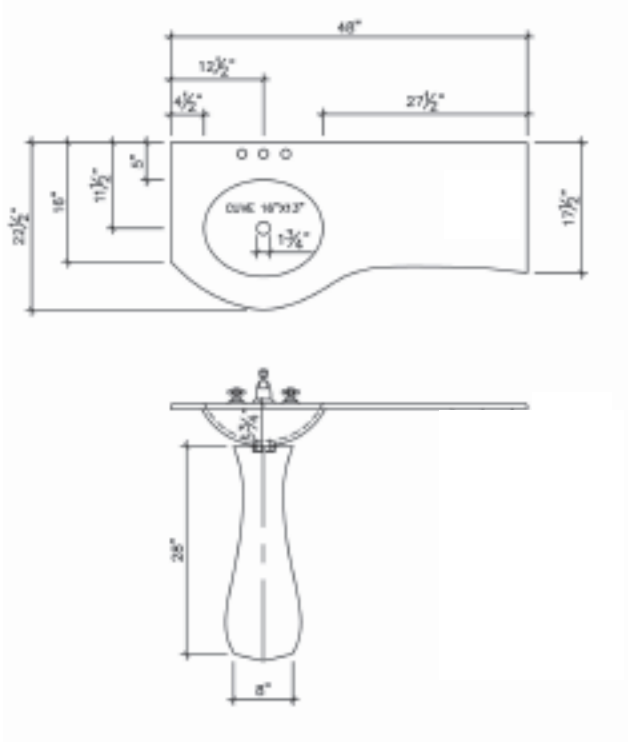

Blue

Amber

Evergreen

Onyx

Crystal

Model #: LAS536 left –LAS5361 right

Description

3/4" (18mm) thick
36" Shaped integral countertop basin
on shaped pedestal