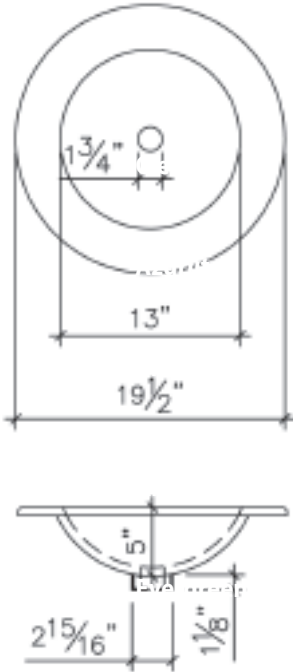

Crystal

Model #: LASO1

Description

3/4" (18mm) thick
Round vessel

Trim finish

Gold – Chrome – Brushed nickel – Satin gold
Copper un-plated to paint

All our Renaissance colours available:

Amber – Azurlite – Blue – Clear – Crystal
Evergreen – Onyx