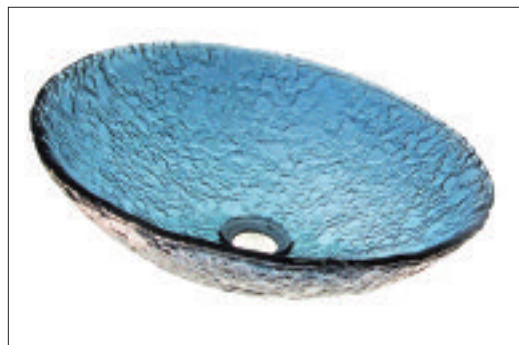

The Renaissance collection

Clear

Azurlite

Blue

Amber

Evergreen

Onyx

Crystal