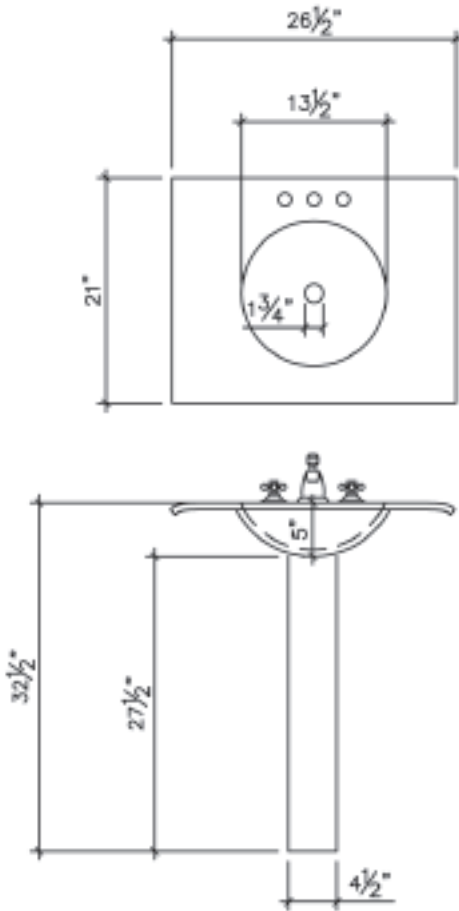

Amber

Evergreen

Onyx

Crystal

Model #: LAS310

Description

3/4"(18mm) thick
Curved edges countertop with integrated round basin on round pedestal

Trim finish