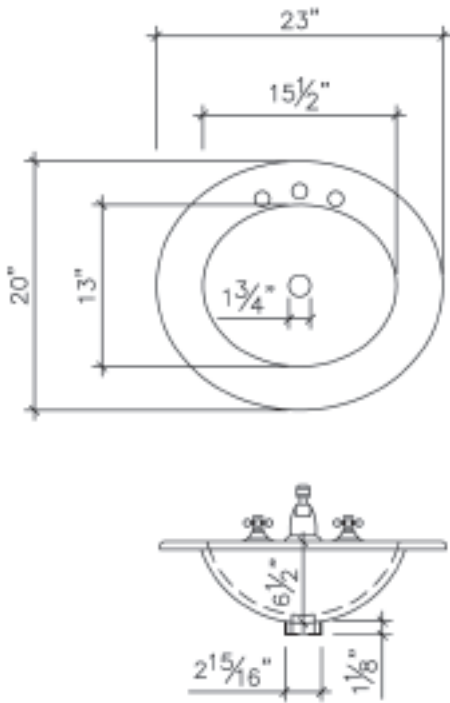

Model #: LAS113

Description

3/4" (18mm) thick
Oval drop-in basin with oval sink

Trim finish

Gold – Chrome – Brushed nickel – Satin gold
Copper un-plated to paint

All our Renaissance colours available:

Amber – Azurlite – Blue – Clear – Crystal
Evergreen – Onyx

Standards:

can CGSB 12.1 – M96
ansi 297.1 – 1984
cps 16 – CE1201C11

Lifetime warranty

On discoloration and thermal shock

LAS113

June 2023

Clear	Crystal – Amber – Blue – Onyx - Artistic Red	Azurlite – Evergreen
$1 895.00	$2 295.00	$2 895.00

Shipping conditions :

F.O.B. St-Lambert, Quebec, Canada
Please allow us 2 business days to prepare your order
Fedex ground for North America

www.renaissanceglassworks.com

Tel: 1-888-414-4022 or 1-450-923-3727

Fax 1-450-923-7450

Email: info@renaissanceglassworks.com