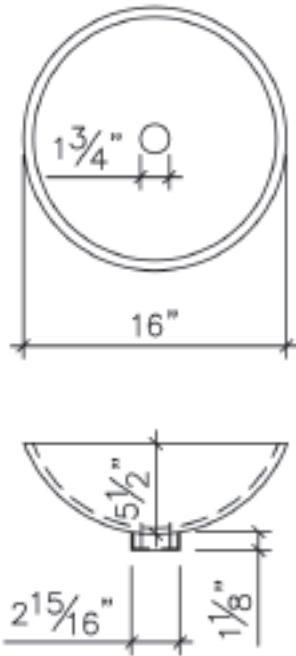

Evergreen

Onyx

Crystal

Model #: LASO2

Description

3/4" (18mm) thick
Round vessel

Trim finish

Gold – Chrome – Brushed nickel – Satin gold
Copper un-plated to paint