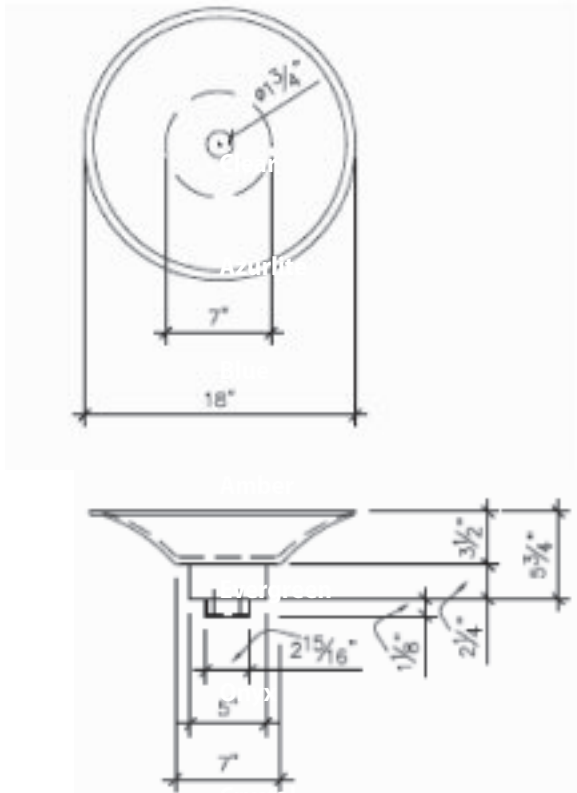

Model #: LAS06

Description

3/4" (18mm) thick
Round & shaped two-levels vessel

Trim finish

Gold – Chrome – Brushed nickel – Satin gold
Copper un-plated to paint

All our Renaissance colours available:

Amber – Azurlite – Blue – Clear – Crystal
Evergreen – Onyx

Standards:

can CGSB 12.1 – M96
ansi 297.1 – 1984
cps 16 – CE1201C11

Lifetime warranty

On discoloration and thermal shock

LAS06

June 2023

Clear	Crystal – Amber – Blue – Onyx - Artistic Red	Azurlite – Evergreen
$1 795.00	$2 195.00	$2 795.00

Shipping conditions :

F.O.B. St-Lambert, Quebec, Canada
Please allow us 2 business days to prepare your order
Fedex ground for North America

www.renaissanceglassworks.com

Tel: 1-888-414-4022 or 1-450-923-3727

Fax 1-450-923-7450

Email: info@renaissanceglassworks.com