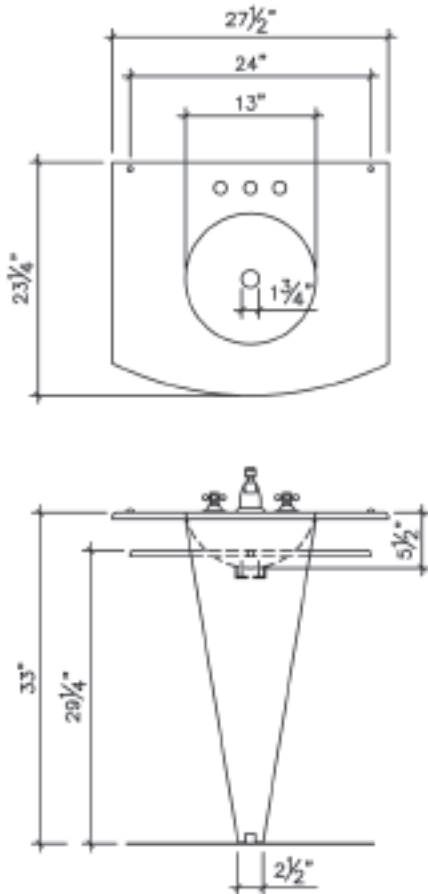

Evergreen

Onyx

Crystal

Model #: LAS300

Description

3/4" (18mm) thick
Large basin on large pedestal with towel bar

Trim finish

Gold – Chrome – Brushed nickel – Satin gold
Copper un-plated to paint