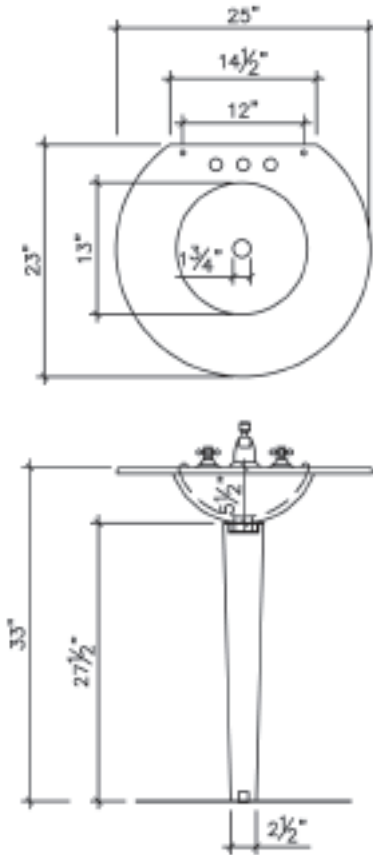

Model #: LAS120

Description

3/4" (18mm) thick
Large round basin on small pedestal

Trim finish

Gold – Chrome – Brushed nickel – Satin gold
Copper un-plated to paint

All our Renaissance colours available:

Amber – Azurlite – Blue – Clear – Crystal
Evergreen – Onyx

Standards:

can CGSB 12.1 – M96
ansi 297.1 – 1984
cps 16 – CE1201C11

Lifetime warranty

On discoloration and thermal shock

LAS120

June 2023

Clear	Crystal – Amber – Blue – Onyx - Artistic Red	Azurlite – Evergreen
$3 695.00	$ 4 495.00	$5 695.00

Shipping conditions :

F.O.B. St-Lambert, Quebec, Canada
Please allow us 2 business days to prepare your order
Fedex ground for North America

www.renaissanceglassworks.com

Tel: 1-888-414-4022 or 1-450-923-3727

Fax 1-450-923-7450

Email: info@renaissanceglassworks.com