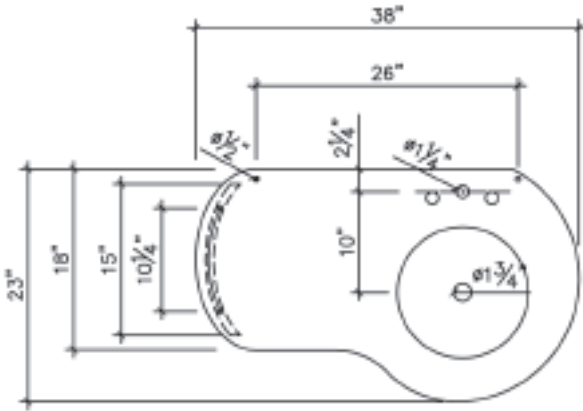

Models #: **LAS500** left – **LAS501** right

Description

3/4" (18mm) thick
Countertop with integrated basin
on small pedestal with console

Trim finish

Gold – Chrome – Brushed nickel – Satin gold
Copper un-plated to paint

All our Renaissance colours available:

Amber – Azurlite – Blue – Clear – Crystal
Evergreen – Onyx

Standards:

can CGSB 12.1 – M96
ansi 297.1 – 1984
cps 16 – CE1201C11

Lifetime warranty

On discoloration and thermal shock

LAS500 & LAS501

June 2023

Clear	Crystal – Amber – Blue – Onyx - Artistic Red	Azurlite – Evergreen
$6 695.00	$7 995.00	$9 695.00

Shipping conditions :

F.O.B. St-Lambert, Quebec, Canada
Please allow us 2 business days to prepare your order
Fedex ground for North America

www.renaissanceglassworks.com

Tel: 1-888-414-4022 or 1-450-923-3727

Fax 1-450-923-7450

Email: info@renaissanceglassworks.com