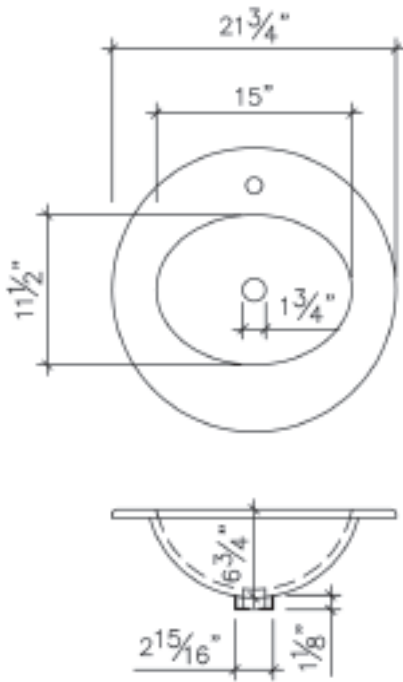

Blue

Amber

Evergreen

Onyx

Crystal

Model #: LAS112

Description

3/4" (18mm) thick
Round drop-in basin with oval sink