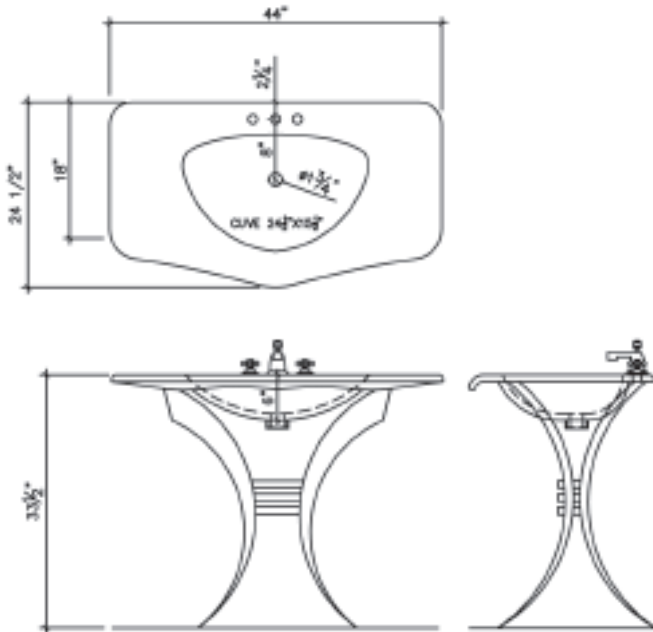

Amber

Evergreen

Onyx

Crystal

Model #: LAS600

Description

1" (24mm) thick
Large basin with wrought iron vanity
including matching mirror

Trim finish