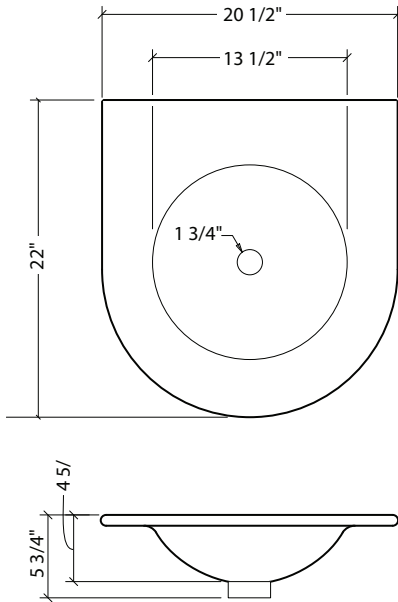

Amber

Evergreen

Onyx

Crystal

Model #: LAS121

Description

3/4" (18mm) thick
Small round basin squared
to wall on small pedestal

Trim finish