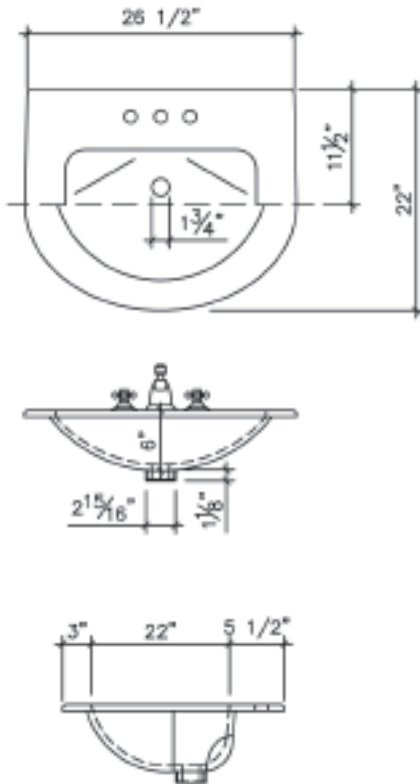

Blue

Amber

Evergreen

Onyx

Crystal

Model #: LAS210

Description

3/4" (18mm) thick
Semi-cassa basin