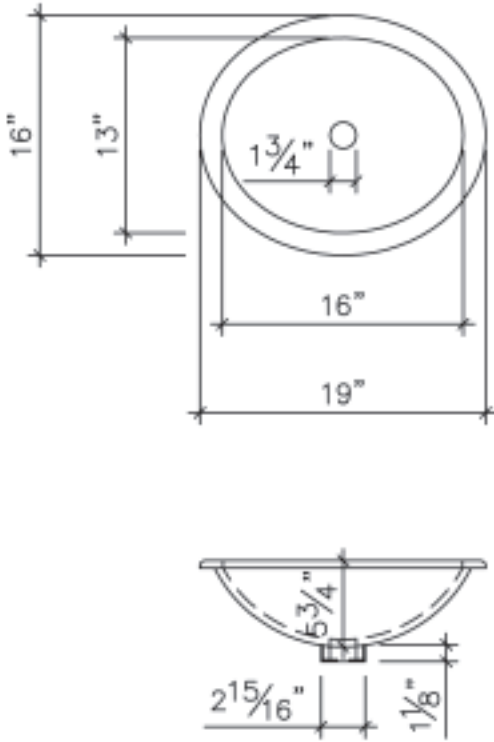

Amber

Evergreen

Onyx

Crystal

Model #: LAS114

Description

3/4" (18mm) thick
Under mount oval basin

Trim finish