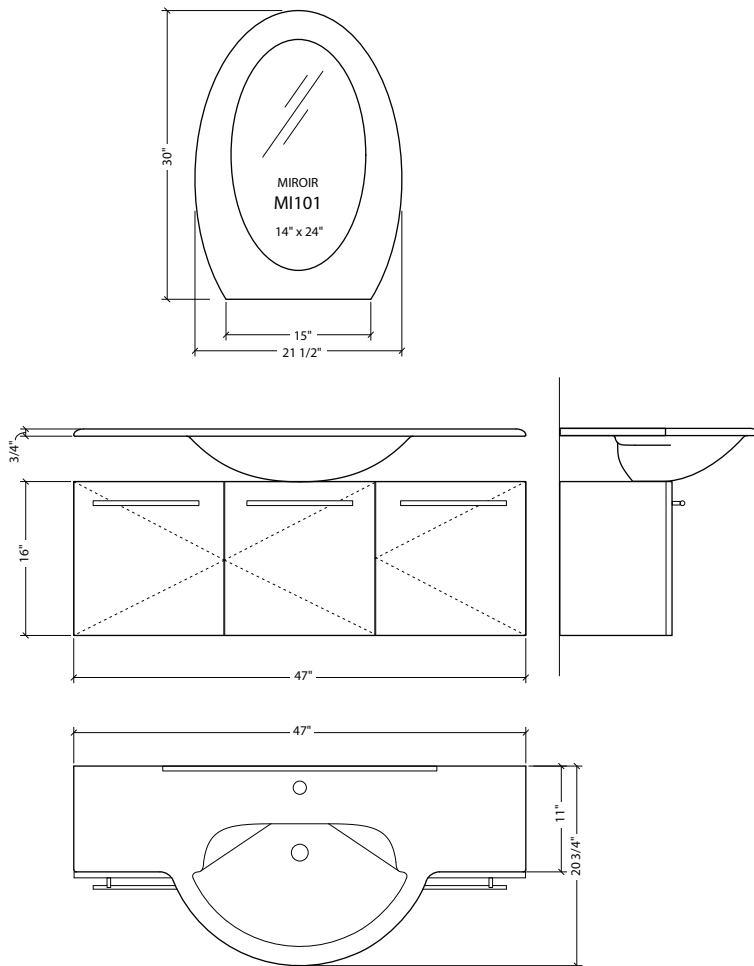

Amber

Evergreen

Onyx

Crystal

Model #: ENS211

Description

3/4" (18mm) thick
Large integral semi-cassa basin

Trim finish