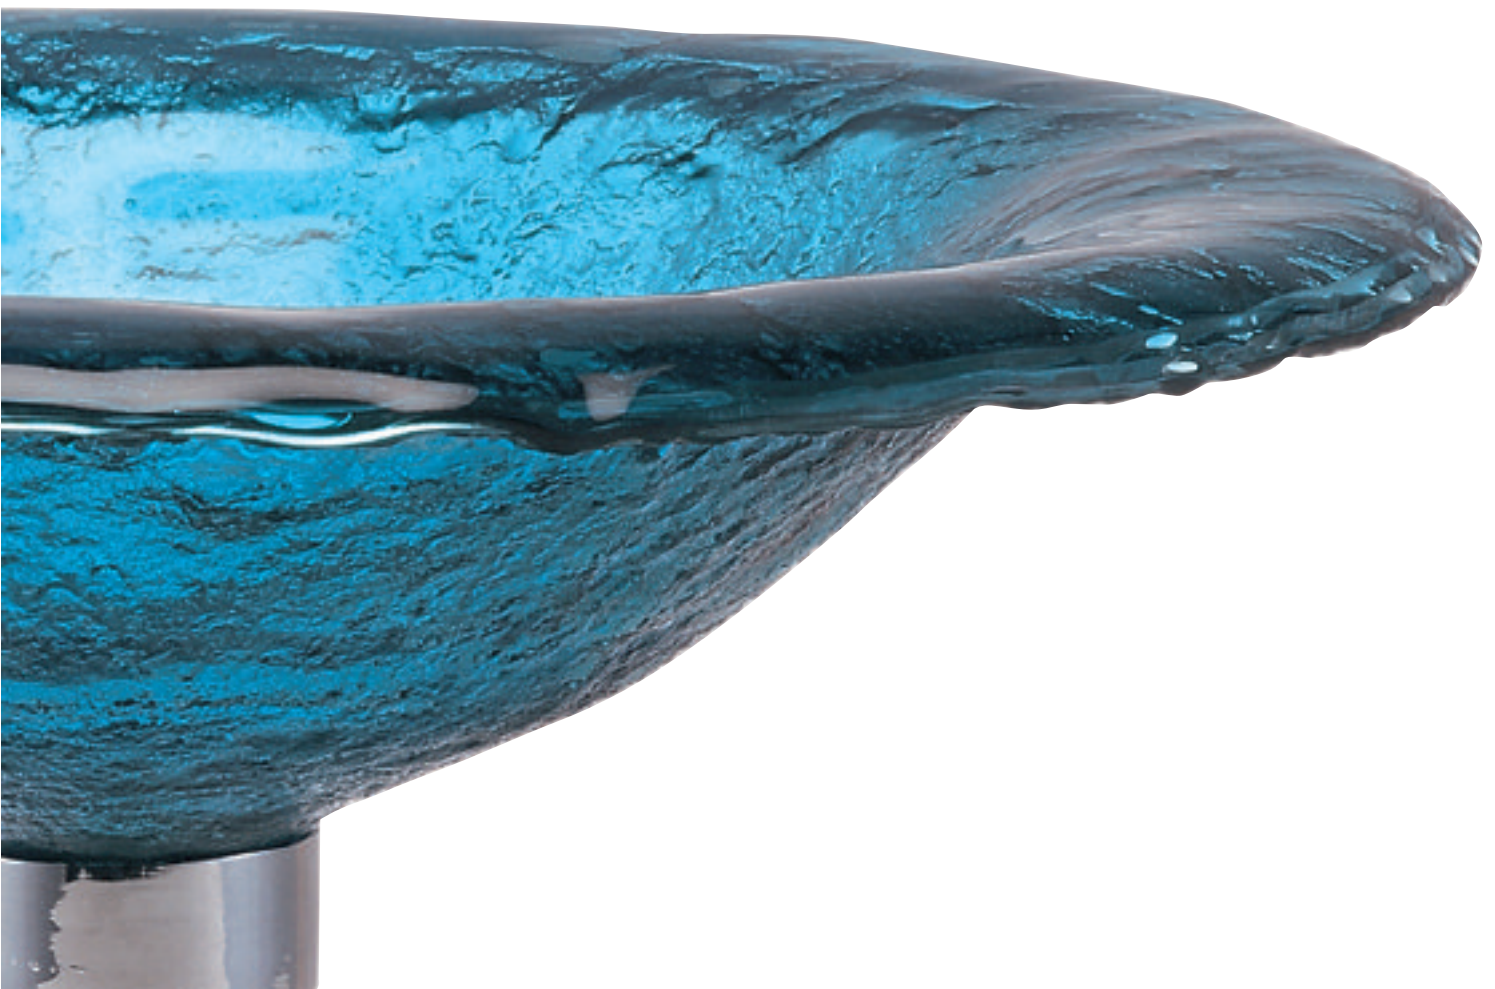

The Renaissance collection