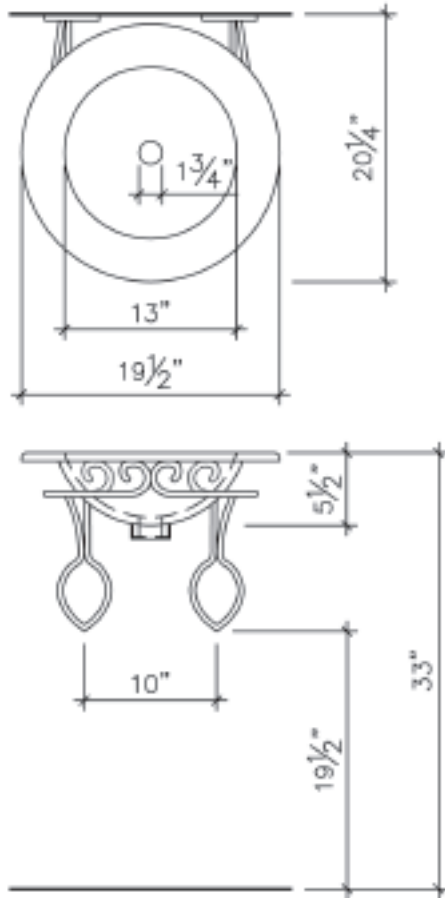

Model #: LAS100

Description

3/4" (18mm) thick
Round vessel with wrought iron support

Trim finish

Gold – Chrome – Brushed nickel – Satin gold
Copper un-plated to paint

All our Renaissance colours available:

Amber – Azurlite – Blue – Clear – Crystal
Evergreen – Onyx

Standards:

can CGSB 12.1 – M96
ansi 297.1 – 1984
cps 16 – CE1201C11

Lifetime warranty

On discoloration and thermal shock

LAS100

June 2023

Clear	Crystal – Amber – Blue – Onyx - Artistic Red	Azurlite – Evergreen
$4 195.00	$4 595.00	$5 195.00

Shipping conditions :

F.O.B. St-Lambert, Quebec, Canada
Please allow us 2 business days to prepare your order
Fedex ground for North America

www.renaissanceglassworks.com

Tel: 1-888-414-4022 or 1-450-923-3727

Fax 1-450-923-7450

Email: info@renaissanceglassworks.com