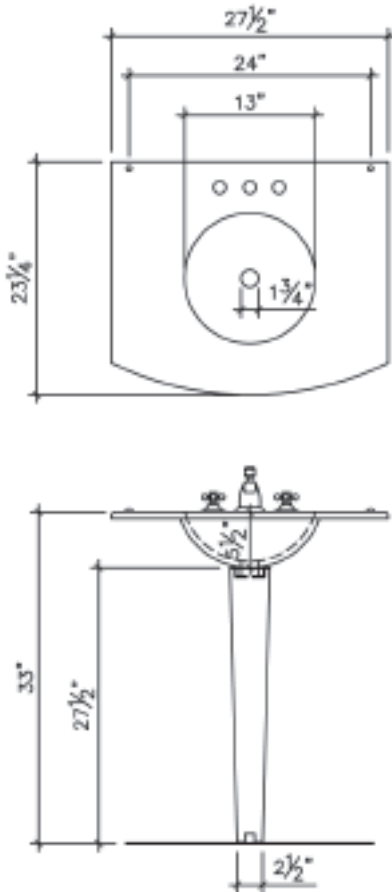

Model #: LAS303

Description

3/4" (18mm) thick
Large basin on small pedestal

Trim finish

Gold – Chrome – Brushed nickel – Satin gold
Copper un-plated to paint

All our Renaissance colours available:

Amber – Azurlite – Blue – Clear – Crystal
Evergreen – Onyx

Standards:

- # can CGSB 12.1 – M96
- # ansi 297.1 – 1984
- # cps 16 – CE1201C11

Lifetime warranty

On discoloration and thermal shock

LAS303

June 2023

Clear	Crystal – Amber – Blue – Onyx - Artistic Red	Azurlite – Evergreen
$3 995.00	$4 795.00	$5 995.00

Shipping conditions :

F.O.B. St-Lambert, Quebec, Canada
Please allow us 2 business days to prepare your order
Fedex ground for North America

www.renaissanceglassworks.com

Tel: 1-888-414-4022 or 1-450-923-3727

Fax 1-450-923-7450

Email: info@renaissanceglassworks.com