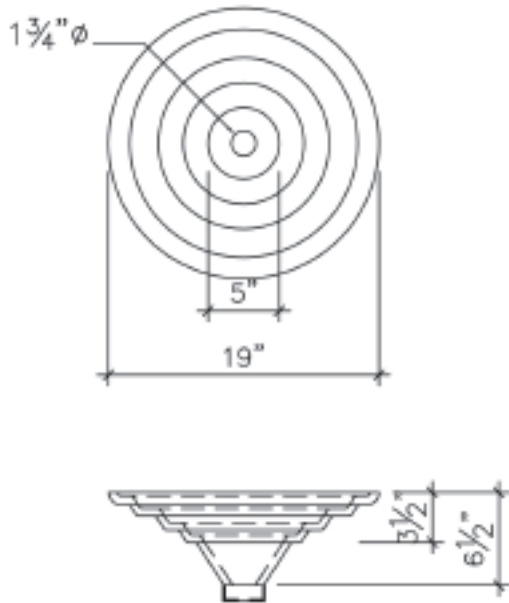

Evergreen

Onyx

Crystal

Model #: LAS05

Description

3/4" (18mm) thick
Round multi-levels vessel

Trim finish

Gold – Chrome – Brushed nickel – Satin gold
Copper un-plated to paint