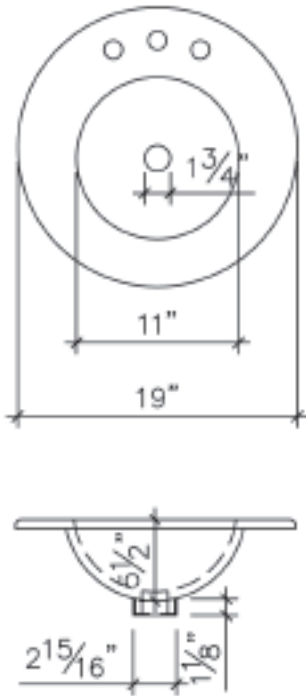

Model #: LAS110

Description

3/4" (18mm) thick
Round drop-in basin with round sink

Trim finish

Gold – Chrome – Brushed nickel – Satin gold
Copper un-plated to paint

All our Renaissance colours available:

Amber – Azurlite – Blue – Clear – Crystal
Evergreen – Onyx

Standards:

can CGSB 12.1 – M96
ansi 297.1 – 1984
cps 16 – CE1201C11

Lifetime warranty

On discoloration and thermal shock

LAS110

June 2023

Clear	Crystal – Amber – Blue – Onyx - Artistic Red	Azurlite – Evergreen
$1 895.00	$2 295.00	$2 895.00

Shipping conditions :

F.O.B. St-Lambert, Quebec, Canada
Please allow us 2 business days to prepare your order
Fedex ground for North America

www.renaissanceglassworks.com

Tel: 1-888-414-4022 or 1-450-923-3727

Fax 1-450-923-7450

Email: info@renaissanceglassworks.com