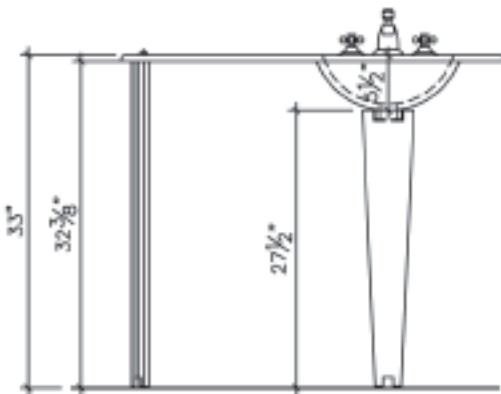

Lifetime warranty

On discoloration and thermal shock

LAS500 & LAS501

June 2023

Clear	Crystal – Amber – Blue – Onyx - Artistic Red	Azurlite – Evergreen
$6 695.00	$7 995.00	$9 695.00

Shipping conditions :

F.O.B. St-Lambert, Quebec, Canada
Please allow us 2 business days to prepare your order
Fedex ground for North America

www.renaissanceglassworks.com

Tel: 1-888-414-4022 or 1-450-923-3727

Fax 1-450-923-7450

Email: info@renaissanceglassworks.com