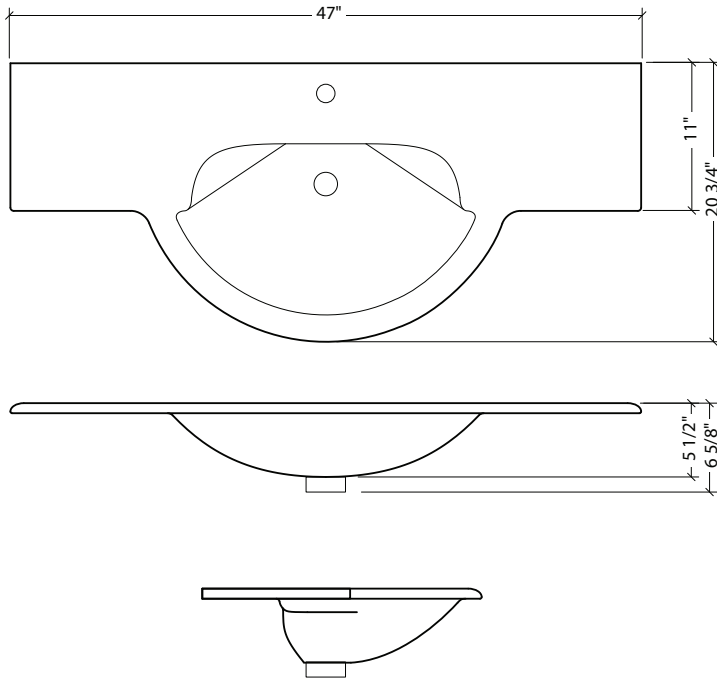

Azurlite

Blue

Amber

Evergreen

Onyx

Crystal

Model #: LAS211

Description