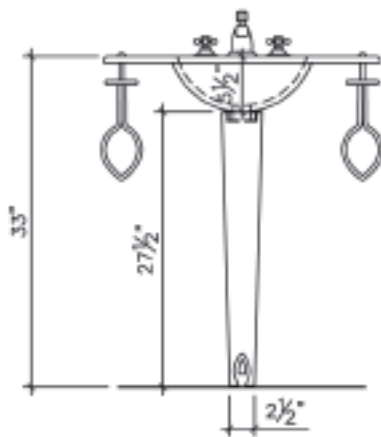

Model #: LAS301

Description

3/4" (18mm) thick
Large basin on small pedestal
with wrought iron towel bar support

Trim finish

Gold – Chrome – Brushed nickel – Satin gold
Copper un-plated to paint

All our Renaissance colours available:

Amber – Azurlite – Blue – Clear – Crystal
Evergreen – Onyx

Standards:

can CGSB 12.1 – M96
ansi 297.1 – 1984
cps 16 – CE1201C11

Lifetime warranty

On discoloration and thermal shock

LAS301

June 2023

Clear	Crystal – Amber – Blue – Onyx - Artistic Red	Azurlite – Evergreen
$4 595.00	$5 395.00	$6 595.00

Shipping conditions :

F.O.B. St-Lambert, Quebec, Canada
Please allow us 2 business days to prepare your order
Fedex ground for North America

www.renaissanceglassworks.com

Tel: 1-888-414-4022 or 1-450-923-3727

Fax 1-450-923-7450

Email: info@renaissanceglassworks.com