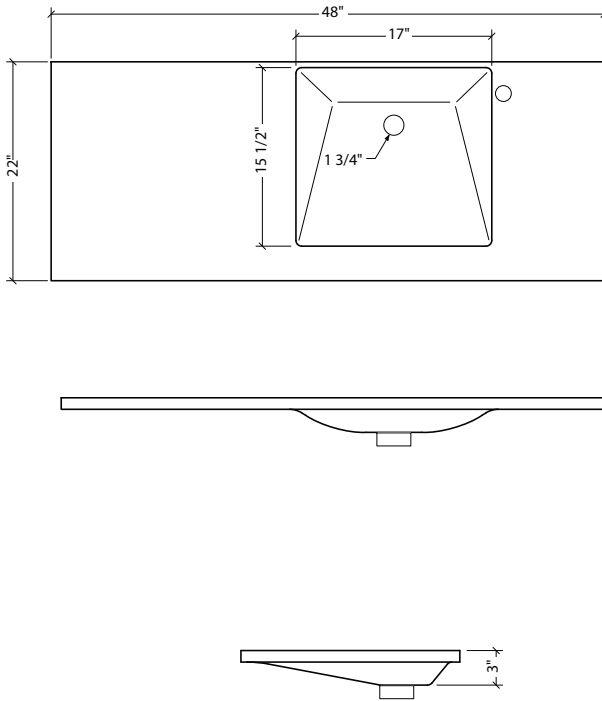

Evergreen

Onyx

Crystal

**Model #: LAS073**

**Description**

1-1/4" (30mm) thick  
 "La Michelle" deco integral countertop sink

**Trim finish**

Gold – Chrome – Brushed nickel – Satin gold  
 Copper un-plated to paint