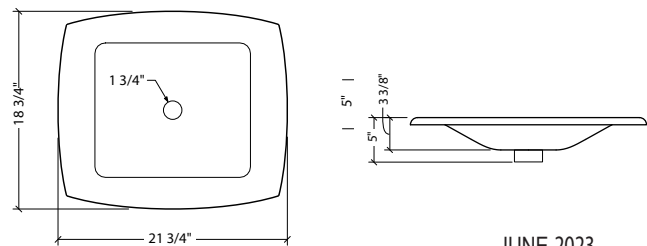

Lifetime warranty

On discoloration and thermal shock

JUNE 2023

Clear	Blue – Evergreen – Onyx	Amber – Artistic Red – Azurlite – Crystal
Price upon request	Price upon request	Price upon request

Shipping conditions :

F.O.B. St-Lambert, Quebec, Canada
Please allow us 2 business days to prepare your order
Fedex ground for North America

www.renaissanceglassworks.com

Tel: 1-888-414-4022 or 1-450-923-3727

Fax 1-450-923-7450

Email: info@renaissanceglassworks.com