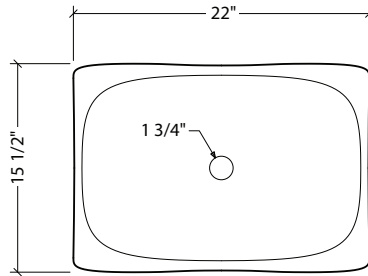

Evergreen

Onyx

Crystal

**Model #: LAS072**

**Description**

3/4"(18mm) thick  
New modern shallow rectangular bowl

**Trim finish**

Gold – Chrome – Brushed nickel – Satin gold  
Copper un-plated to paint