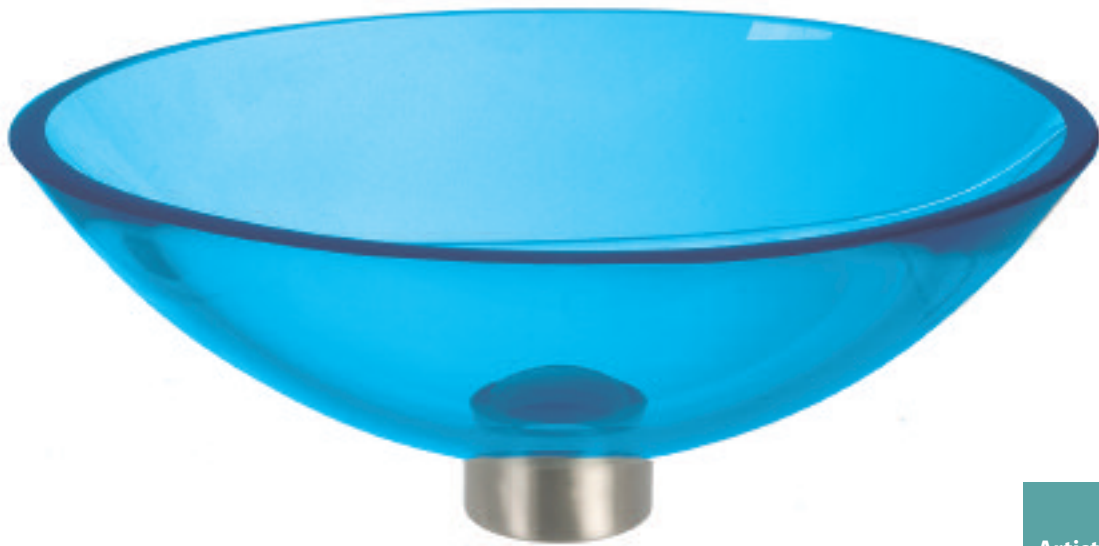

The Créativo Collection

Model LAT111

Ultra translucent
oval vessel

Artistic Red

NEW
COLOR

Clear

Azurlite

Blue

Amber

Evergreen

Onyx

Crystal