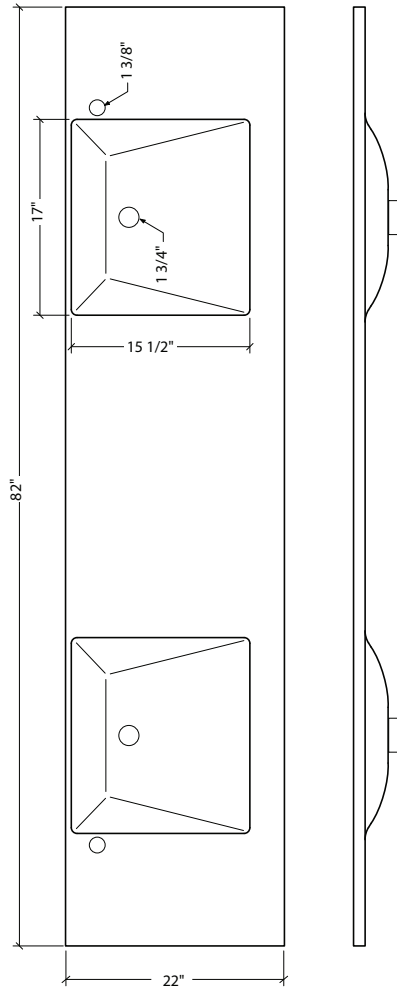

Model #: LAS073.2

Description

1-1/4" (30mm) thick
"La Michelle duo" deco double sink
integral countertop

Trim finish

Gold – Chrome – Brushed nickel – Satin gold
Copper un-plated to paint

All our Renaissance colours available:

Amber – Artistic Red – Azurlite – Blue – Clear
Crystal – Evergreen – Onyx

Standards:

- # can CGSB 12.1 – M96
- # ansi 297.1 – 1984
- # cps 16 – CE1201C11

Lifetime warranty

On discoloration and thermal shock

LAS073.2

JUNE 2023

Clear	Blue – Evergreen – Onyx	Amber – Artistic Red – Azurlite – Crystal
Price upon request	Price upon request	Price upon request

Shipping conditions :

F.O.B. St-Lambert, Quebec, Canada
Please allow us 2 business days to prepare your order
Fedex ground for North America

www.renaissanceglassworks.com

Tel: 1-888-414-4022 or 1-450-923-3727

Fax 1-450-923-7450

Email: info@renaissanceglassworks.com