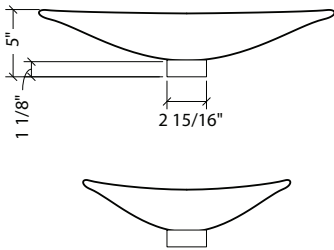

Evergreen

Onyx

Crystal

**Model #: LAS072**

**Description**

3/4"(18mm) thick  
New modern shallow rectangular bowl

**Trim finish**

Gold – Chrome – Brushed nickel – Satin gold  
Copper un-plated to paint