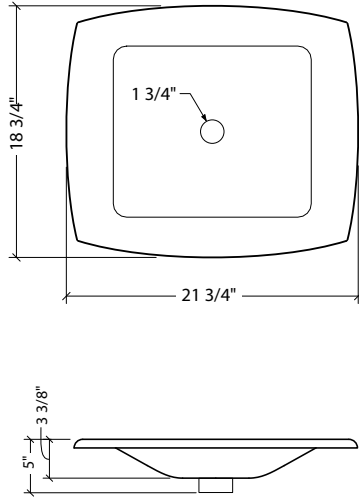

Amber

Evergreen

Onyx

Crystal

**Model #: LAS071**

**Description**

3/4" (18mm) thick  
Organic rectangular vessel

**Trim finish**