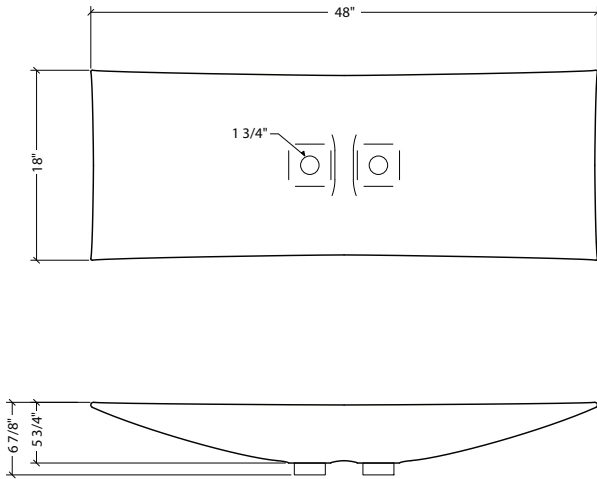

Evergreen

Onyx

Crystal

**Model #: LAS075**

**Description**

3/4" (18mm) thick  
Elongated modern duo rectangular vessel

**Trim finish**

Gold – Chrome – Brushed nickel – Satin gold  
Copper un-plated to paint