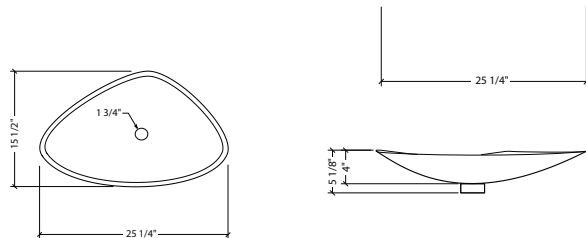

Lifetime warranty

On discoloration and thermal shock

ENS08 - Includes wood vanity and pharmacy cabinet

JUNE 2023

Clear	Blue – Evergreen – Onyx	Amber – Artistic Red – Azurlite – Crystal
Price upon request	Price upon request	Price upon request

Shipping conditions :

F.O.B. St-Lambert, Quebec, Canada
Please allow us 2 business days to prepare your order
Fedex ground for North America

www.renaissanceglassworks.com

Tel: 1-888-414-4022 or 1-450-923-3727

Fax 1-450-923-7450

Email: info@renaissanceglassworks.com