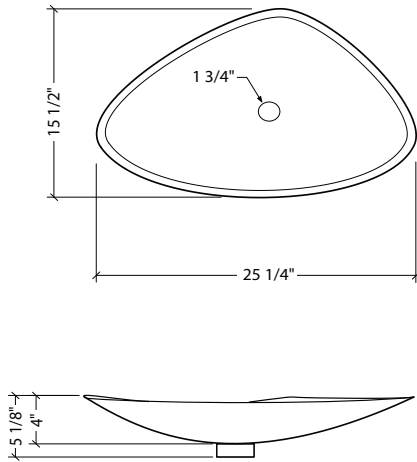

Blue

Amber

Evergreen

Onyx

Crystal

**Model #: LAS08**

**Description**

3/4" (18mm) thick  
Modern triangular vessel