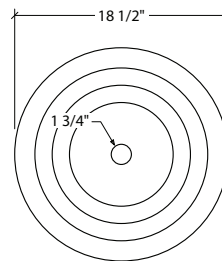

Lifetime warranty

On discoloration and thermal shock