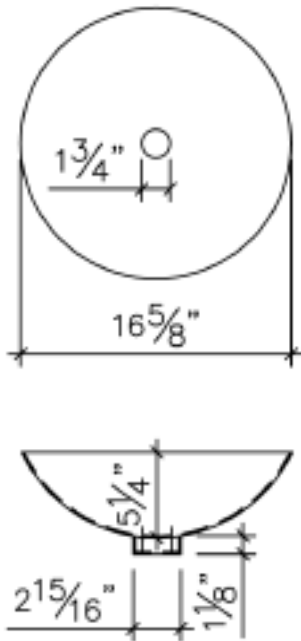

Amber

Evergreen

Onyx

Crystal

**Model #: LAT112**

**Description**

3/4" (18mm) thick  
Ultra translucent round vessel

**Trim finish**