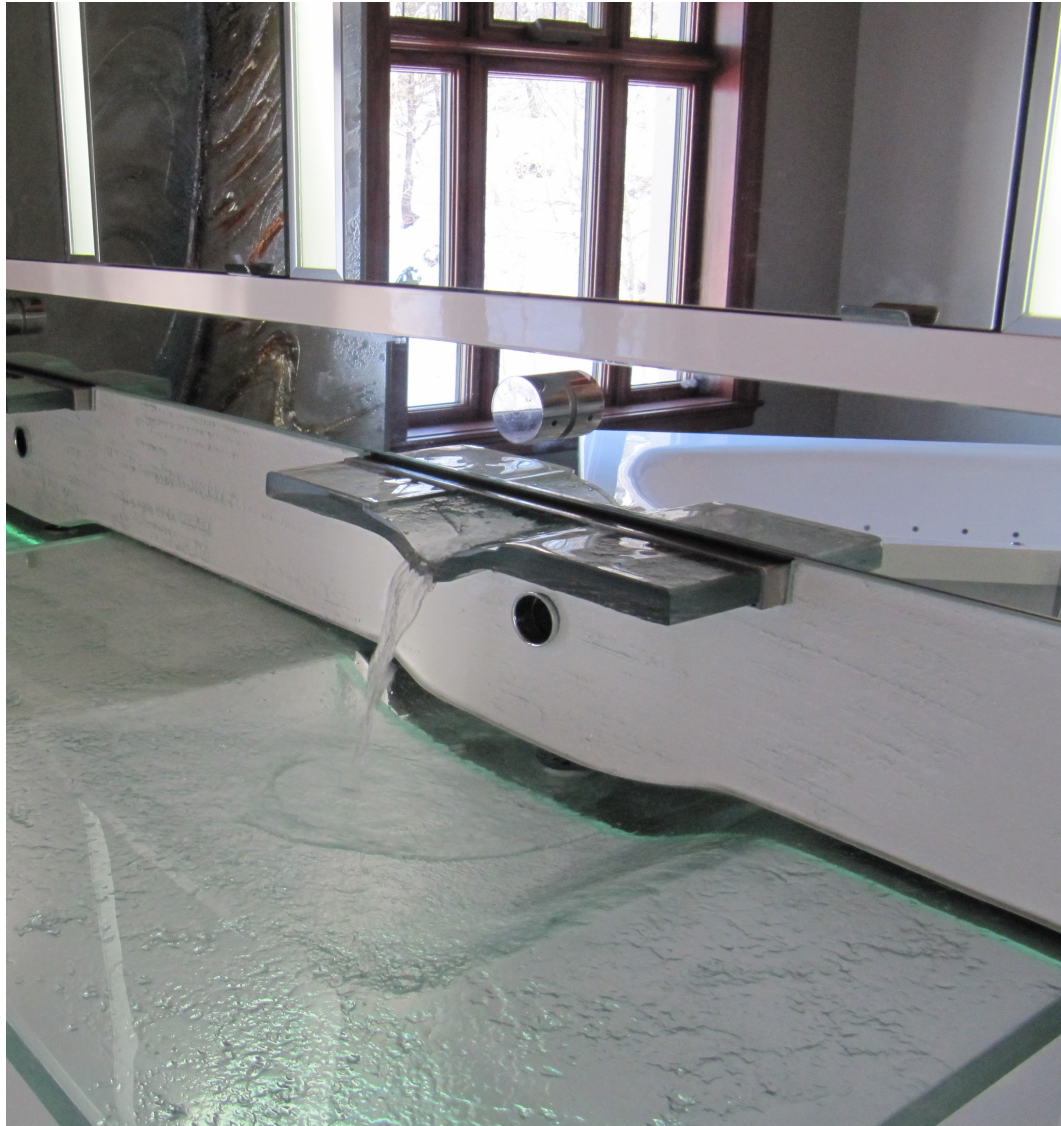

The Créatiso Collection

Model LAS074

“LA Source” sleek contemporary design with invisible plumbing

Artistic Red	NEW COLOR
Clear	
Azurlite	
Blue	
Amber	
Evergreen	
Onyx	
Crystal