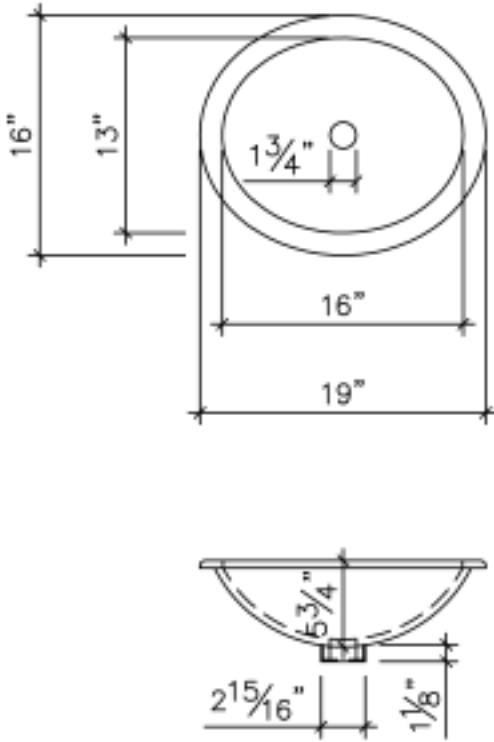

Model #: LAT114

Description

3/4" (18mm) thick
Undermount ultra translucent basin

Trim finish

Gold – Chrome – Brushed nickel – Satin gold
Copper un-plated to paint

All our Renaissance colours available:

Amber – Artistic Red – Azurlite – Blue – Clear
Crystal – Evergreen – Onyx

Standards:

can CGSB 12.1 – M96
ansi 297.1 – 1984
cps 16 – CE1201C11

Lifetime warranty

On discoloration and thermal shock

LAT114

JUNE 2023

Clear	Blue – Evergreen – Onyx	Amber – Artistic Red – Azurlite – Crystal
$3 195.00	$3 795.00	$4 495.00

Shipping conditions :

F.O.B. St-Lambert, Quebec, Canada
Please allow us 2 business days to prepare your order
Fedex ground for North America

www.renaissanceglassworks.com

Tel: 1-888-414-4022 or 1-450-923-3727

Fax 1-450-923-7450

Email: info@renaissanceglassworks.com