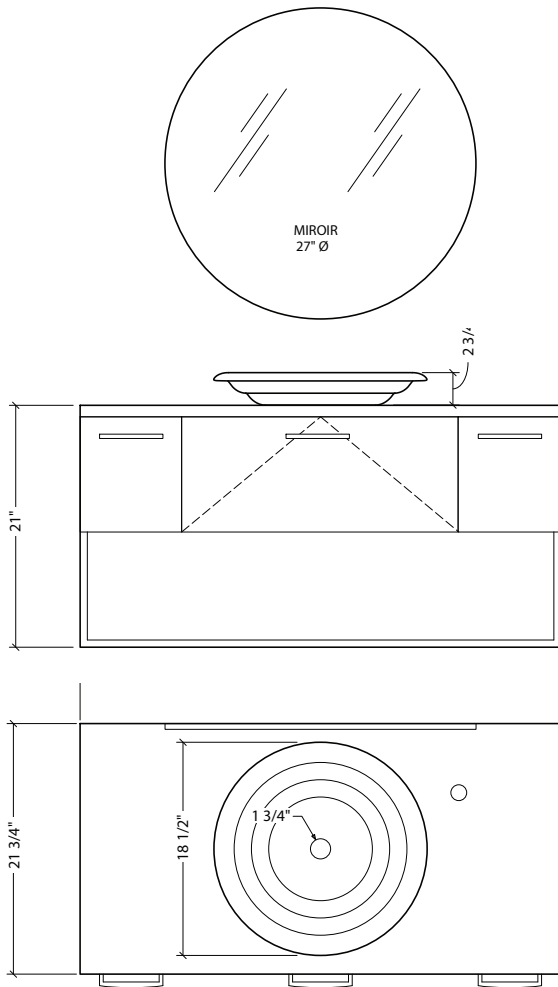

Amber

Evergreen

Onyx

Crystal

**Model #: ENS053**

**Description**

3/4" (18mm) thick  
Round vessel 3 levels

**Trim finish**