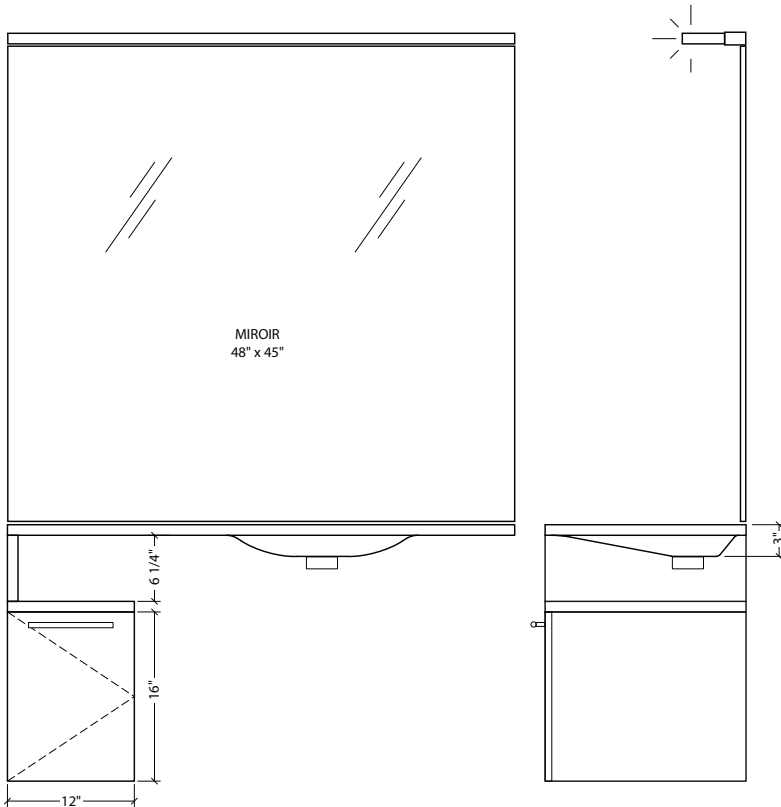

Model #: ENS073

Description

1-1/4" (30mm) thick
Modern "La Michelle" complete vanity
with integrated light system

Trim finish

Gold – Chrome – Brushed nickel – Satin gold
Copper un-plated to paint

All our Renaissance colours available:

Amber – Artistic Red – Azurlite – Blue – Clear
Crystal – Evergreen – Onyx

Standards:

- # can CGSB 12.1 – M96
- # ansi 297.1 – 1984
- # cps 16 – CE1201C11

Lifetime warranty

On discoloration and thermal shock

ENS073 - Includes ; mirror, wood vanity, LED light fixture

JUNE 2023

Clear	Blue – Evergreen – Onyx	Amber – Artistic Red – Azurlite – Crystal
Price upon request	Price upon request	Price upon request

Shipping conditions :

F.O.B. St-Lambert, Quebec, Canada
Please allow us 2 business days to prepare your order
Fedex ground for North America

www.renaissanceglassworks.com

Tel: 1-888-414-4022 or 1-450-923-3727

Fax 1-450-923-7450

Email: info@renaissanceglassworks.com