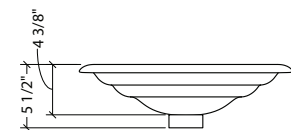

Lifetime warranty

On discoloration and thermal shock