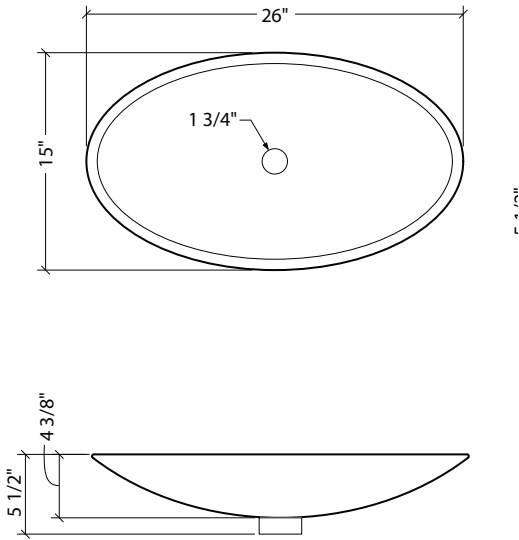

Evergreen

Onyx

Crystal

**Model #: LAS09**

**Description**

3/4" (18mm) thick  
Elongated modern oval bowl

**Trim finish**

Gold – Chrome – Brushed nickel – Satin gold  
Copper un-plated to paint