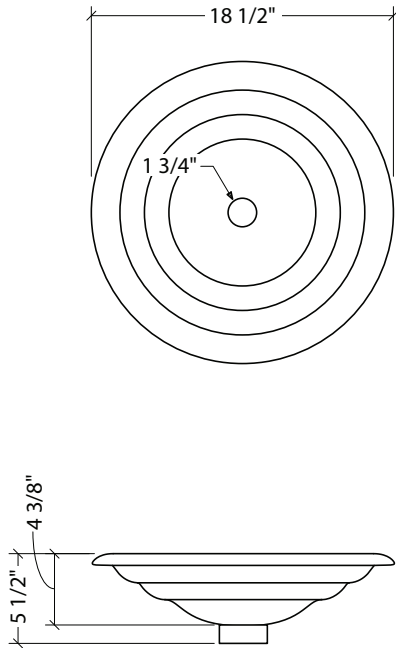

Blue

Amber

Evergreen

Onyx

Crystal

**Model #: LAS053**

**Description**

3/4" (18mm) thick  
Round vessel 3 levels