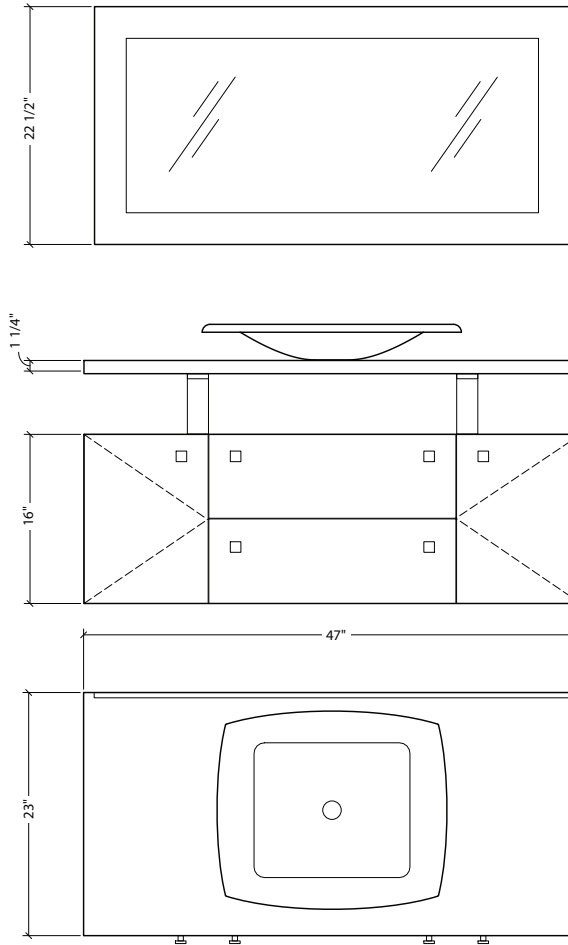

Evergreen

Onyx

Crystal

**Model #: ENS071**

**Description**

3/4" (18mm) thick  
Rectangular smooth shape vessel

**Trim finish**

Gold – Chrome – Brushed nickel – Satin gold  
Copper un-plated to paint